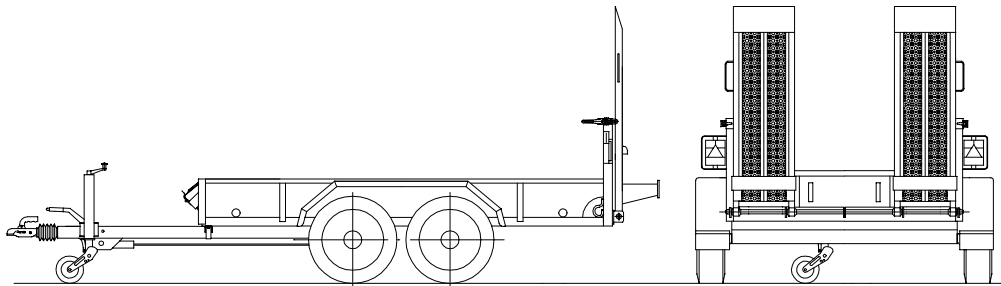

Order-No. 428/2750

**Tandem-Mini low bed trailer with sideways adjustable ramps**

|           |  |   |
|-----------|--|---|
| Weights:  | total weight<br>thereof tongue weight<br>maximum payload in standard model approx.<br>empty weight approx.   | 2750 kg<br>150 kg<br>2150 kg<br>600 kg                                    |
| Measures: | loading area inside approx. (length x width)<br>side height<br>loading height empty approx.<br>drawbar length approx<br>coupling height empty approx.<br>total measures length x width approx. | 3000 x 1600 mm<br>280 mm<br>540 mm<br>1300 mm<br>400 mm<br>4850 x 2100 mm |
| Ramps:    | length approx.<br>width approx.<br>elevation approx.   | 1500 mm<br>440 mm<br>18° Grad   |
| Tyres:    | size   | 14" 4-times   |